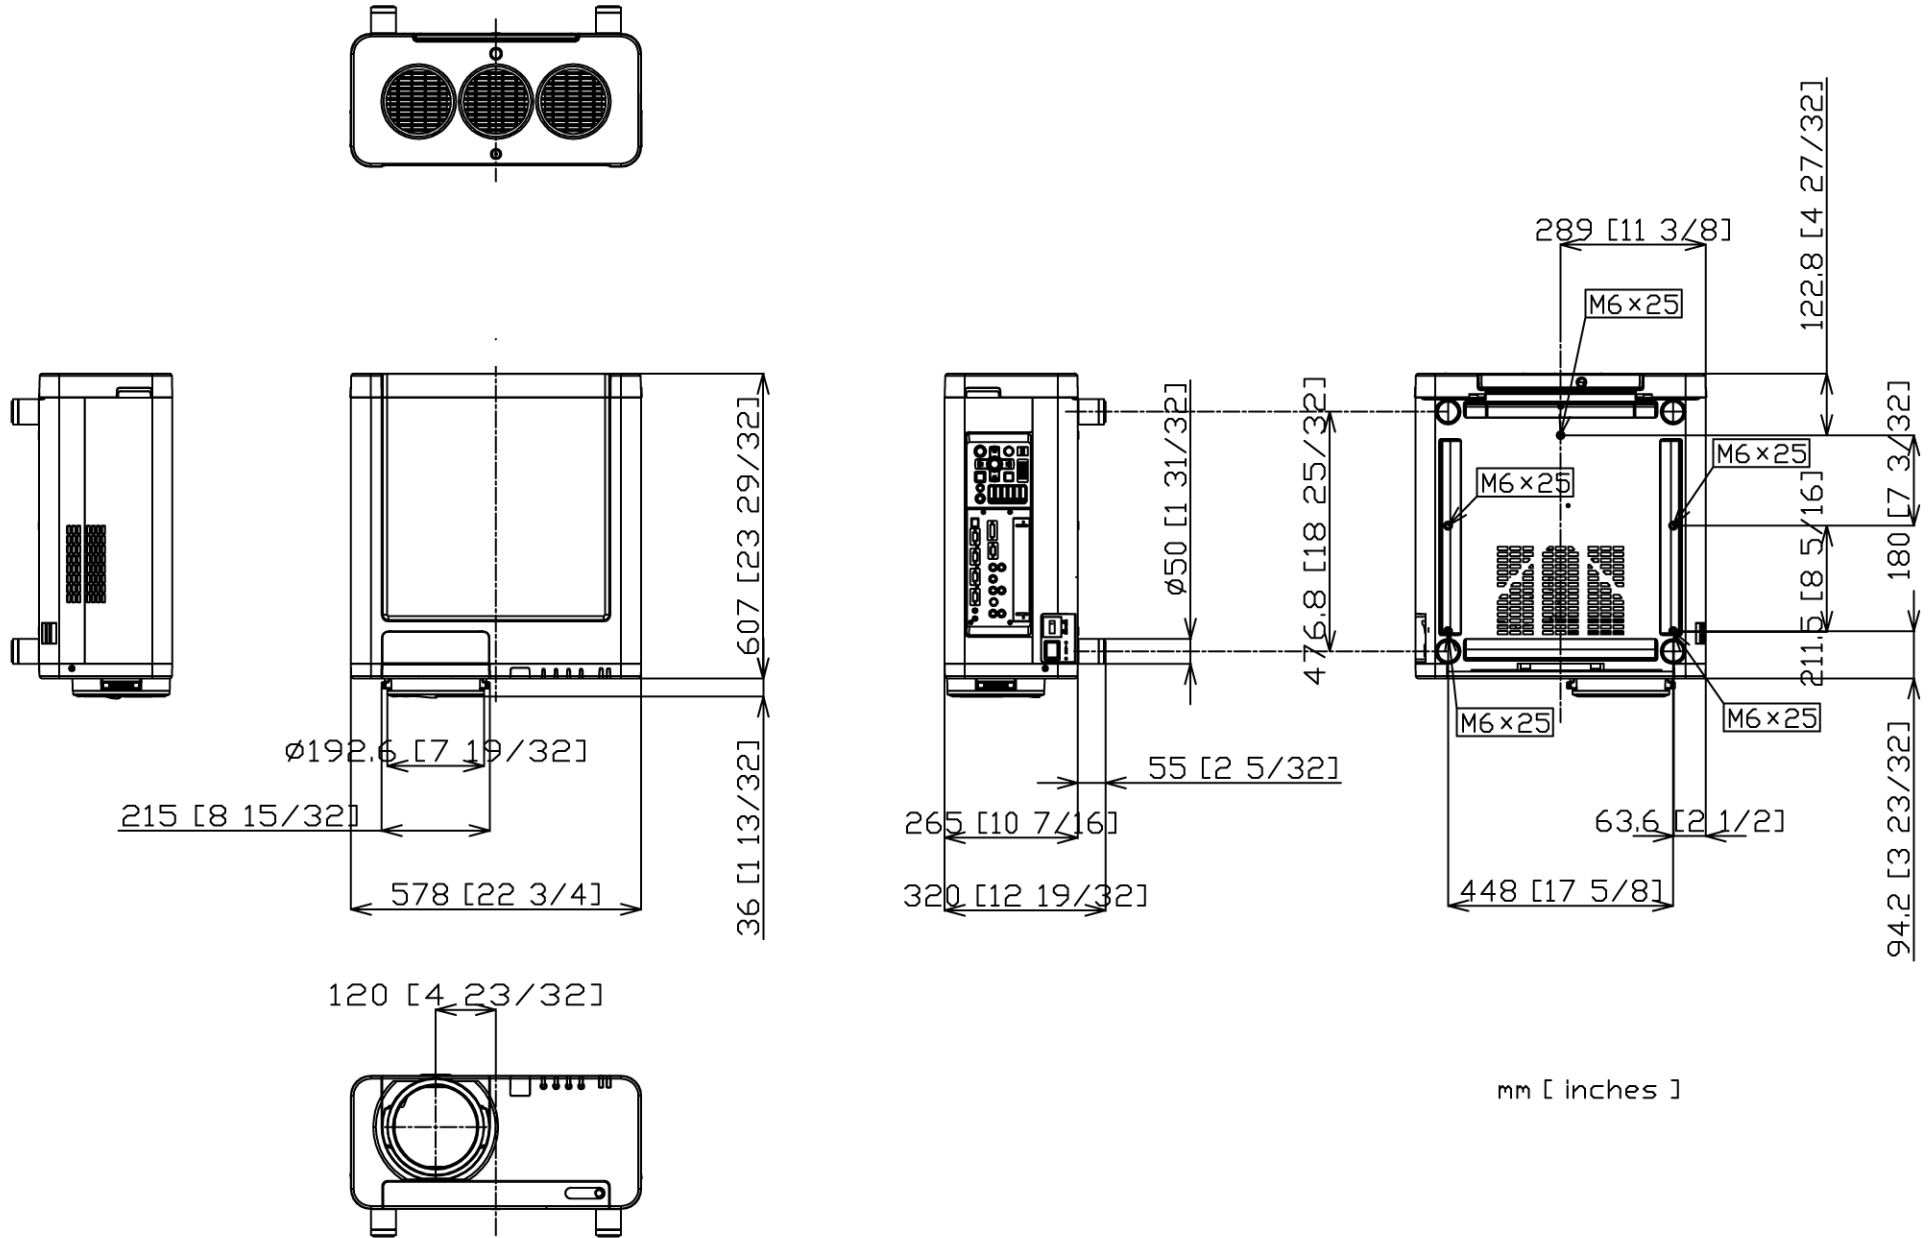

Panasonic Projector

PT-DZ12000/D12000/DW10000/D10000

mm [inches]