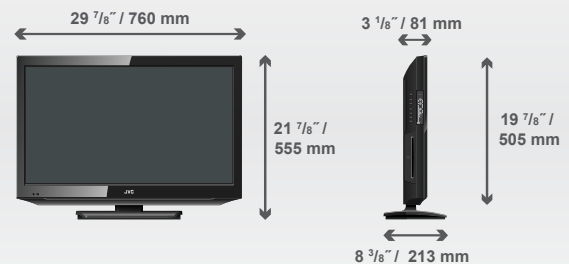

Notes:

Details, Weights & Measurements

- :: Side Loading DVD Slot
- :: 2 HDMI Inputs
- :: 1 PC Input (D-Sub 15-pin)
- :: 1 Component Video Input
- :: 2 Composite Inputs
- :: 1 Audio Out